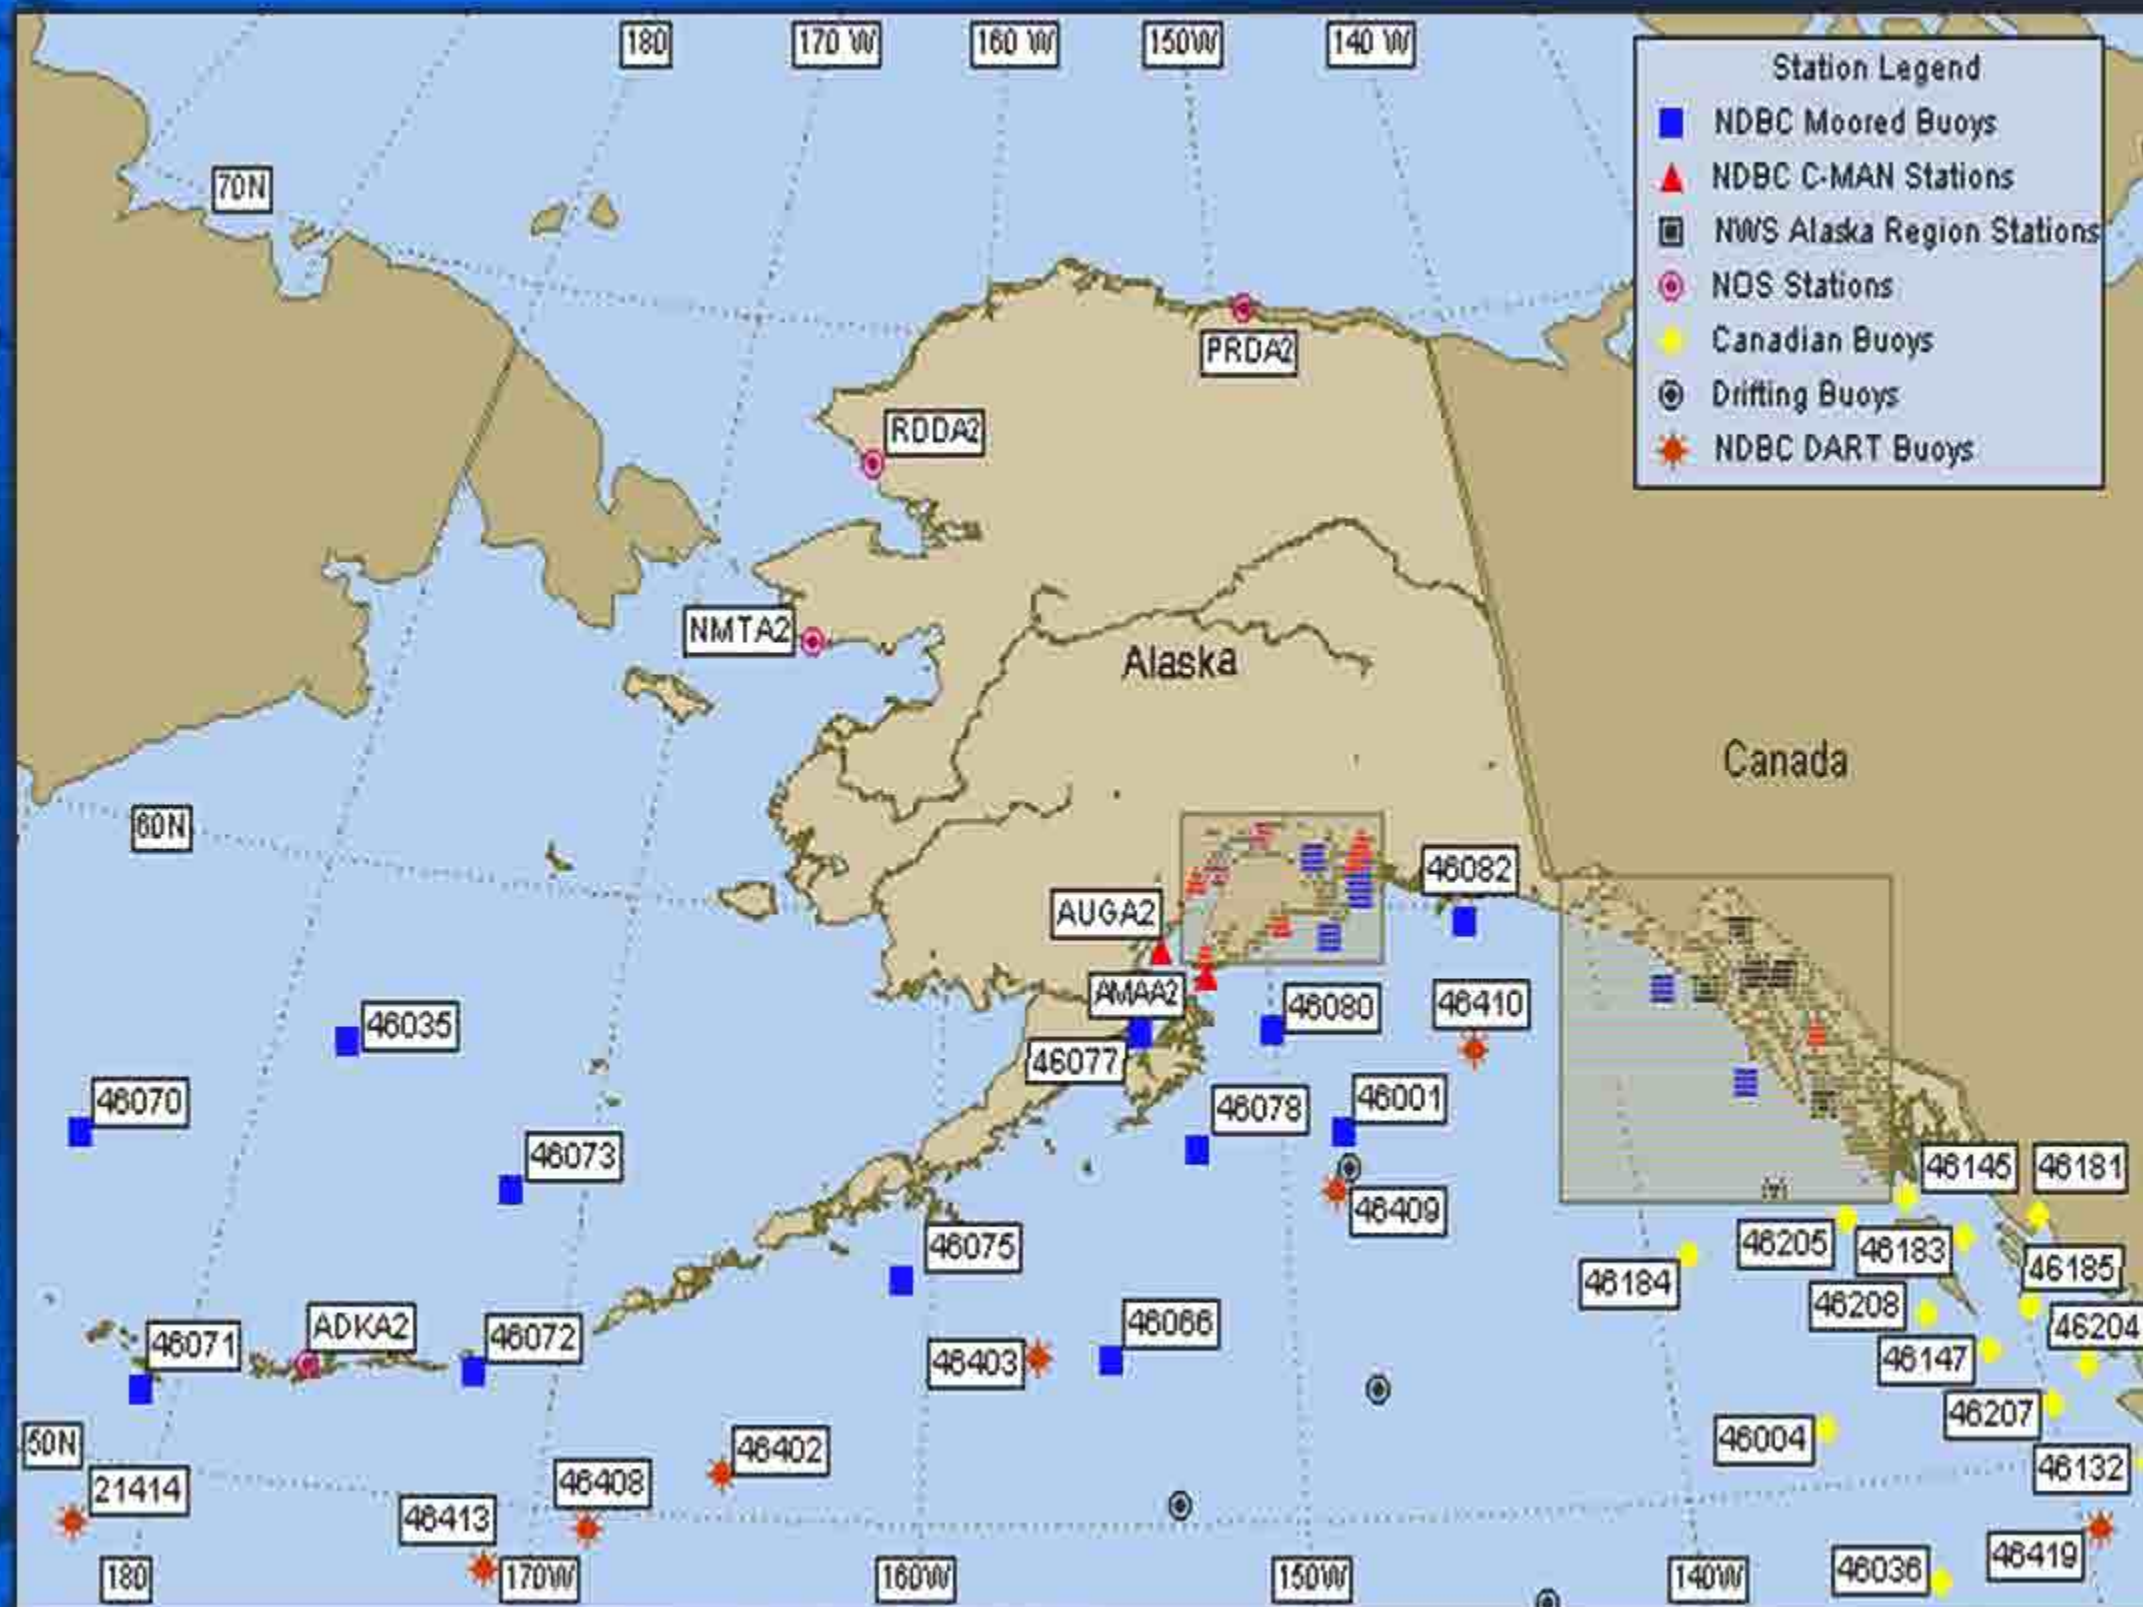

Norma Bixler

Mauna Loa Observatory

Carbon Dioxide at Mauna Loa vs. Time

Buoy #46001

Gulf of Alaska

Sea-surface Temperature, Kodiak, Alaska

Hurricane Floyd – September 1999

Frequency of Hurricanes vs Time

Arctic Sea Ice Extent - 2006

Areal Extent of Arctic Sea Ice

CONCLUSIONS

- Global warming has been occurring over the last 30-50 years.
- This warming may only be a short-term fluctuation.
- However, it could be a longer-term trend.
- Evidence is still inconclusive that the recent changes are anthropogenic.
- No “natural” causes for recent warming other than random climatic fluctuations have been confirmed.
- A new theory that galactic cosmic radiation modulated by solar activity affects low-level cloud cover and global warming should be explored.