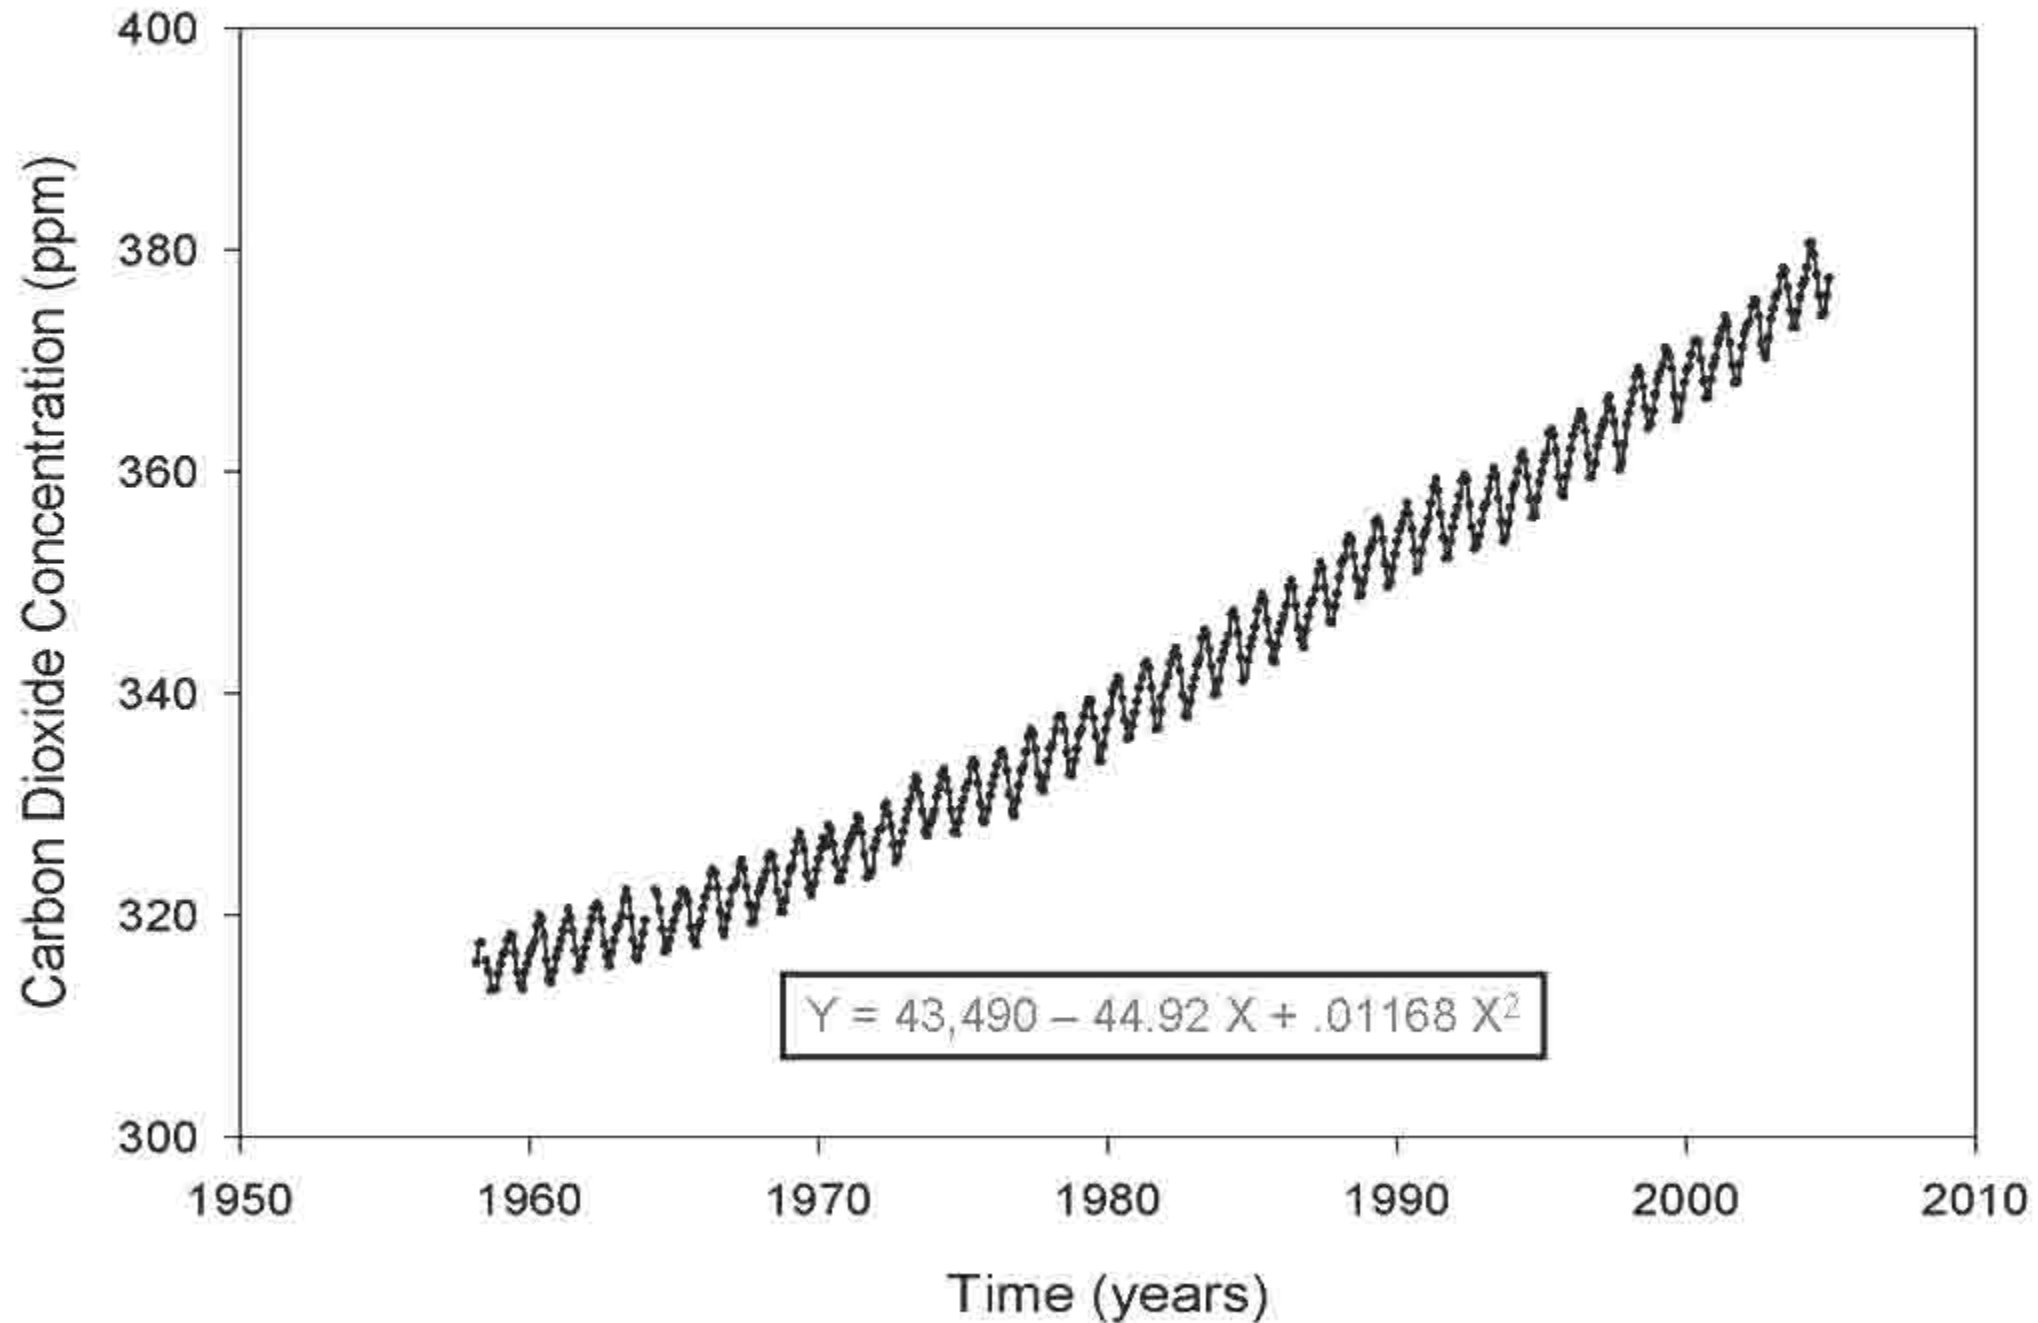

Carbon Dioxide at Mauna Loa vs. Time