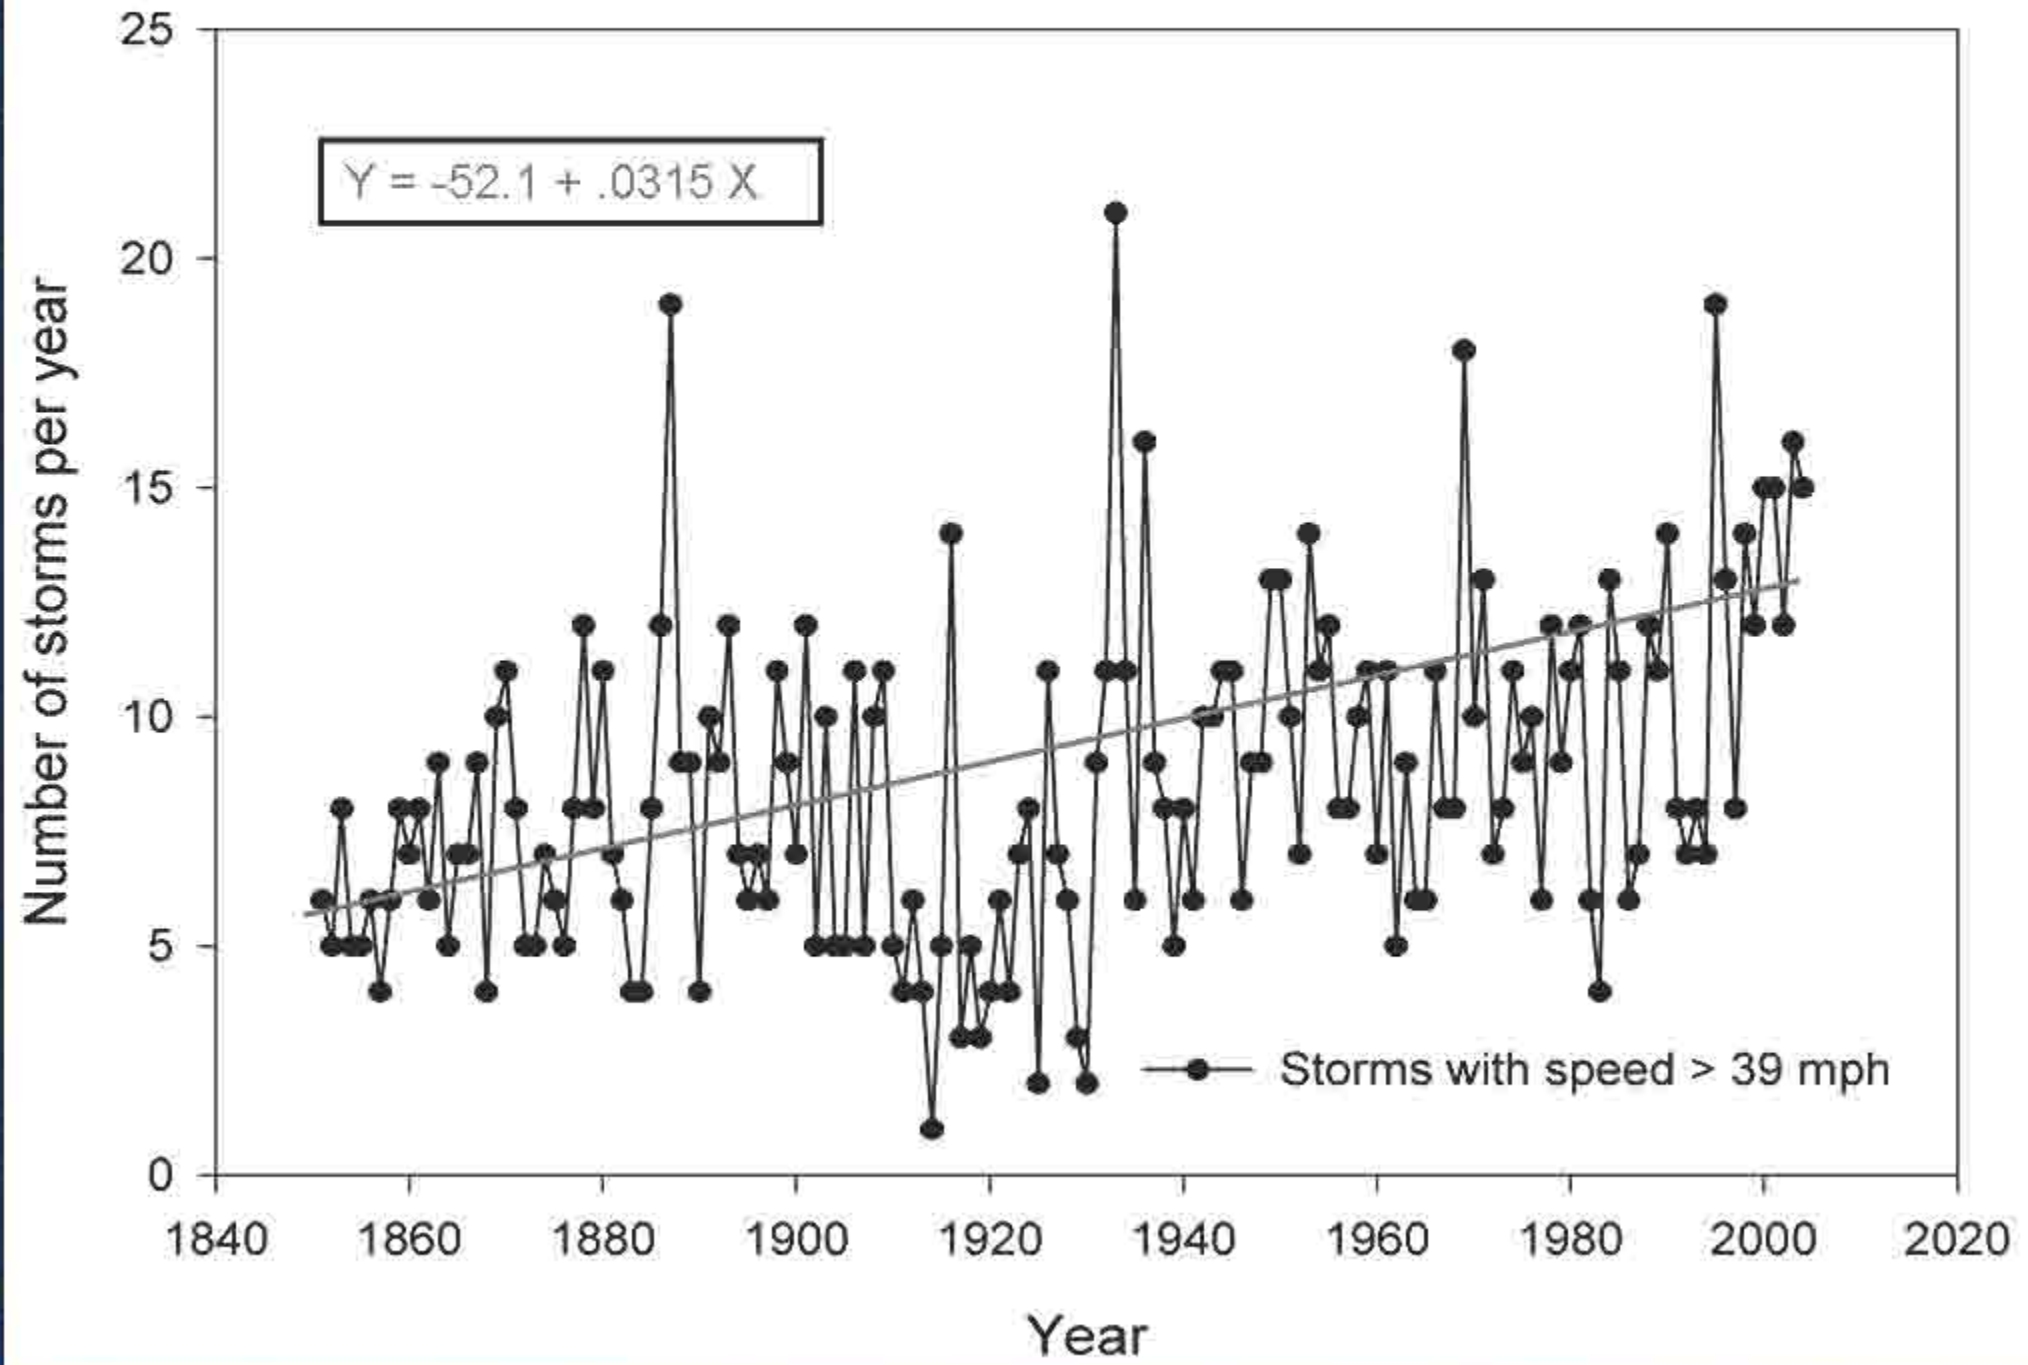

Arctic Sea Ice Extent - 2006

Areal Extent of Arctic Sea Ice

CONCLUSIONS

- Global warming has been occurring over the last 30-50 years.
- This warming may only be a short-term fluctuation.
- However, it could be a longer-term trend.
- Evidence is still inconclusive that the recent changes are anthropogenic.
- No “natural” causes for recent warming other than random climatic fluctuations have been confirmed.
- A new theory that galactic cosmic radiation modulated by solar activity affects low-level cloud cover and global warming should be explored.