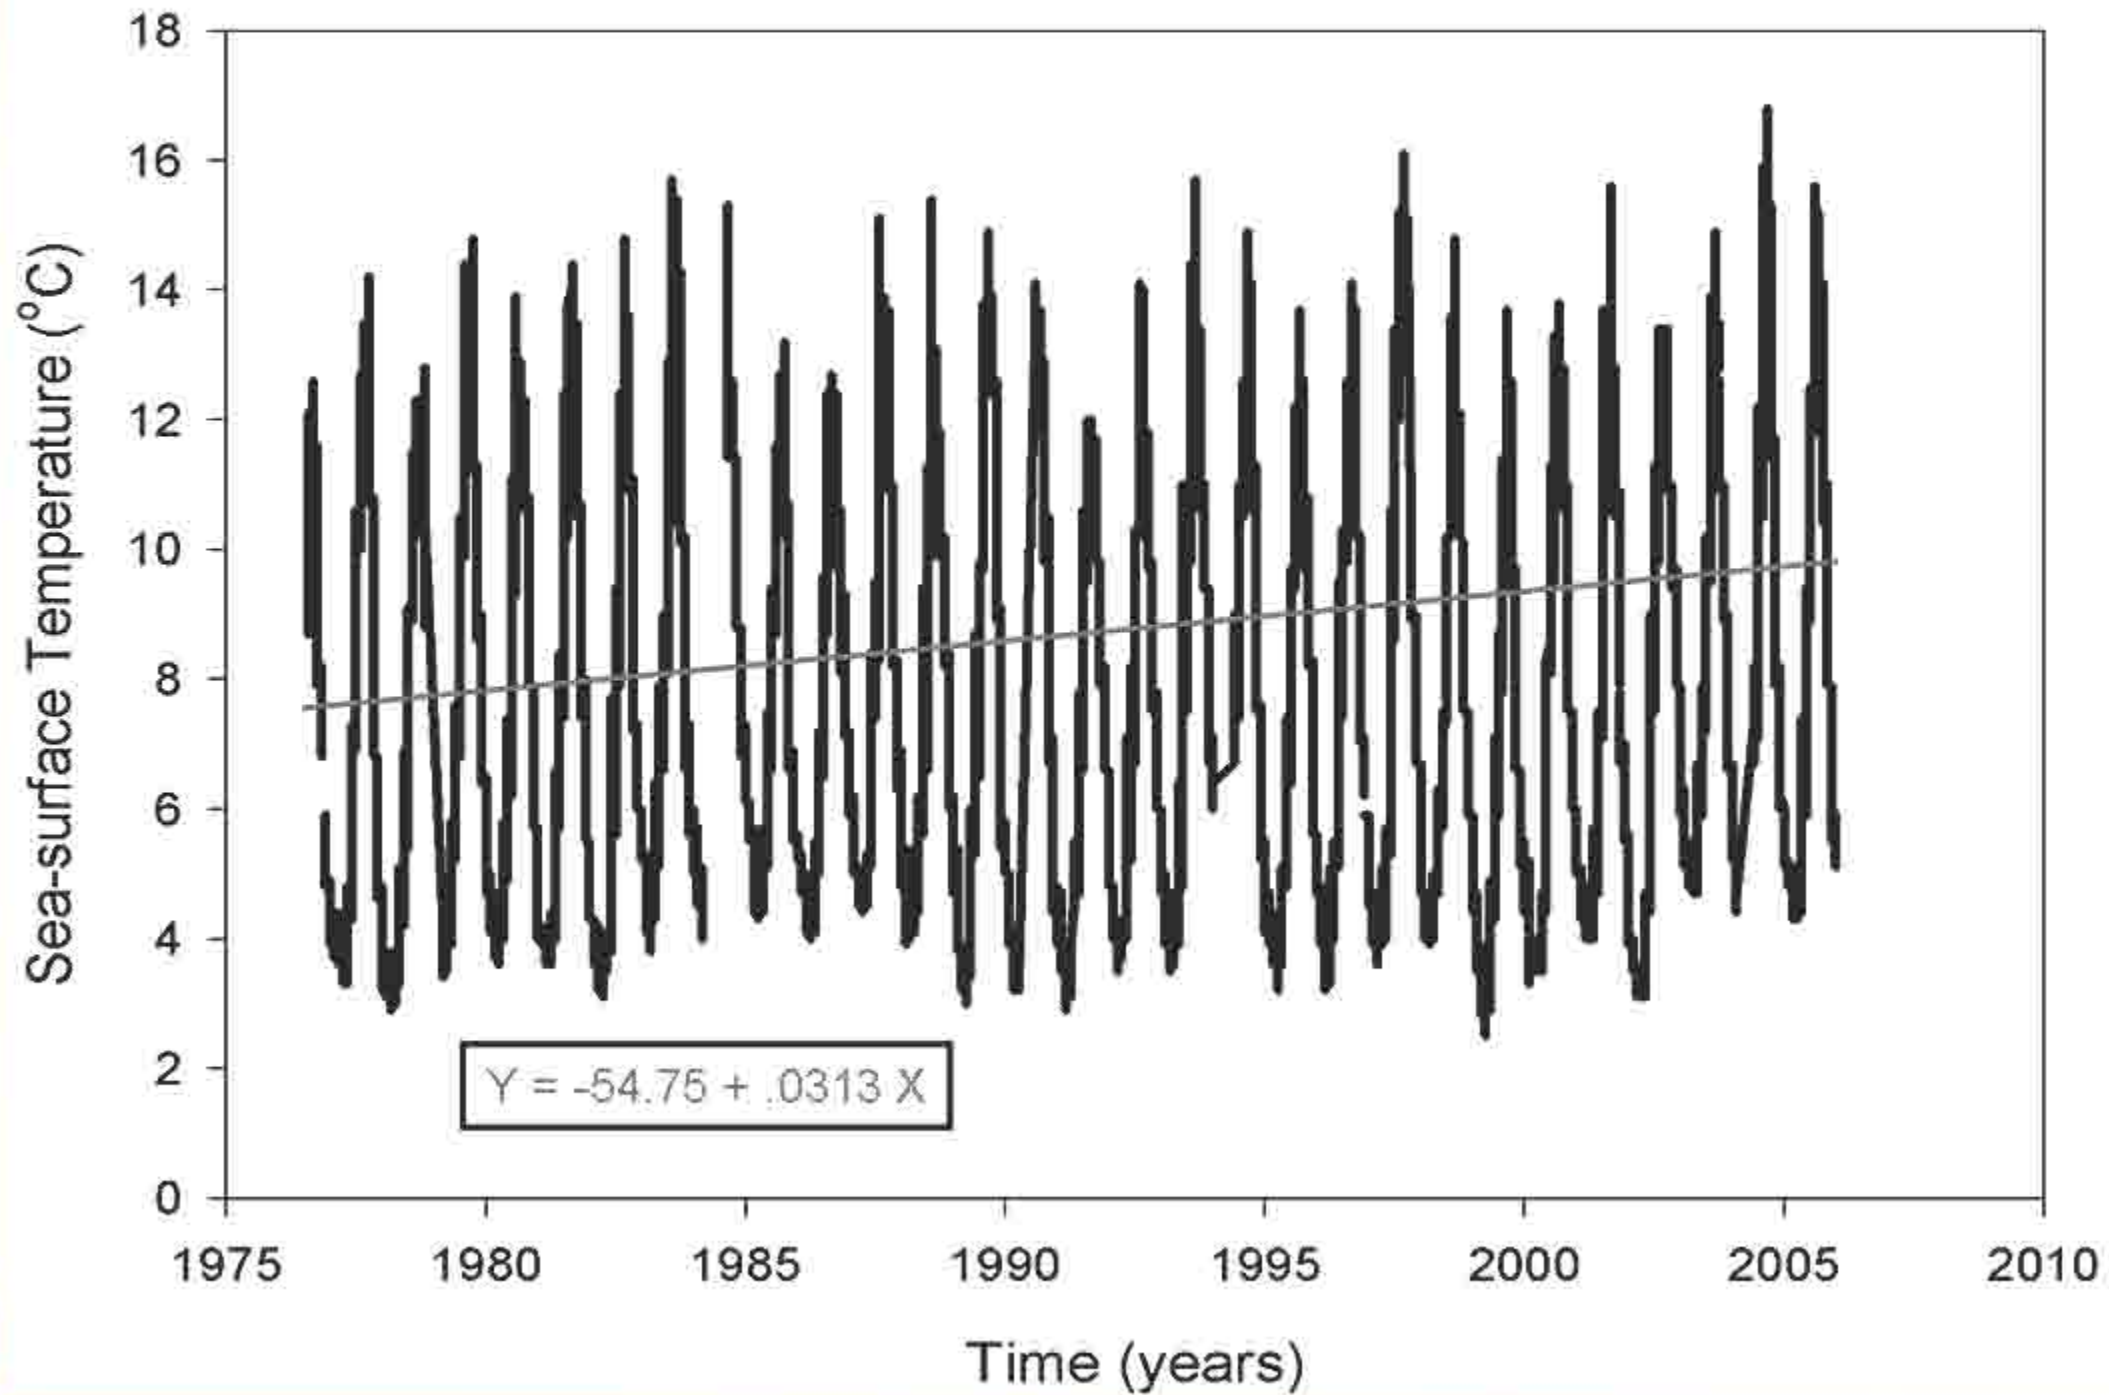

Norma Bixler

Mauna Loa Observatory

Carbon Dioxide at Mauna Loa vs. Time

Buoy #46001

Gulf of Alaska

Sea-surface Temperature, Kodiak, Alaska

Hurricane Floyd – September 1999

Frequency of Hurricanes vs Time

Arctic Sea Ice Extent - 2006

Areal Extent of Arctic Sea Ice

CONCLUSIONS

- Global warming has been occurring over the last 30-50 years.
- This warming may only be a short-term fluctuation.
- However, it could be a longer-term trend.
- Evidence is still inconclusive that the recent changes are anthropogenic.
- No “natural” causes for recent warming other than random climatic fluctuations have been confirmed.
- A new theory that galactic cosmic radiation modulated by solar activity affects low-level cloud cover and global warming should be explored.