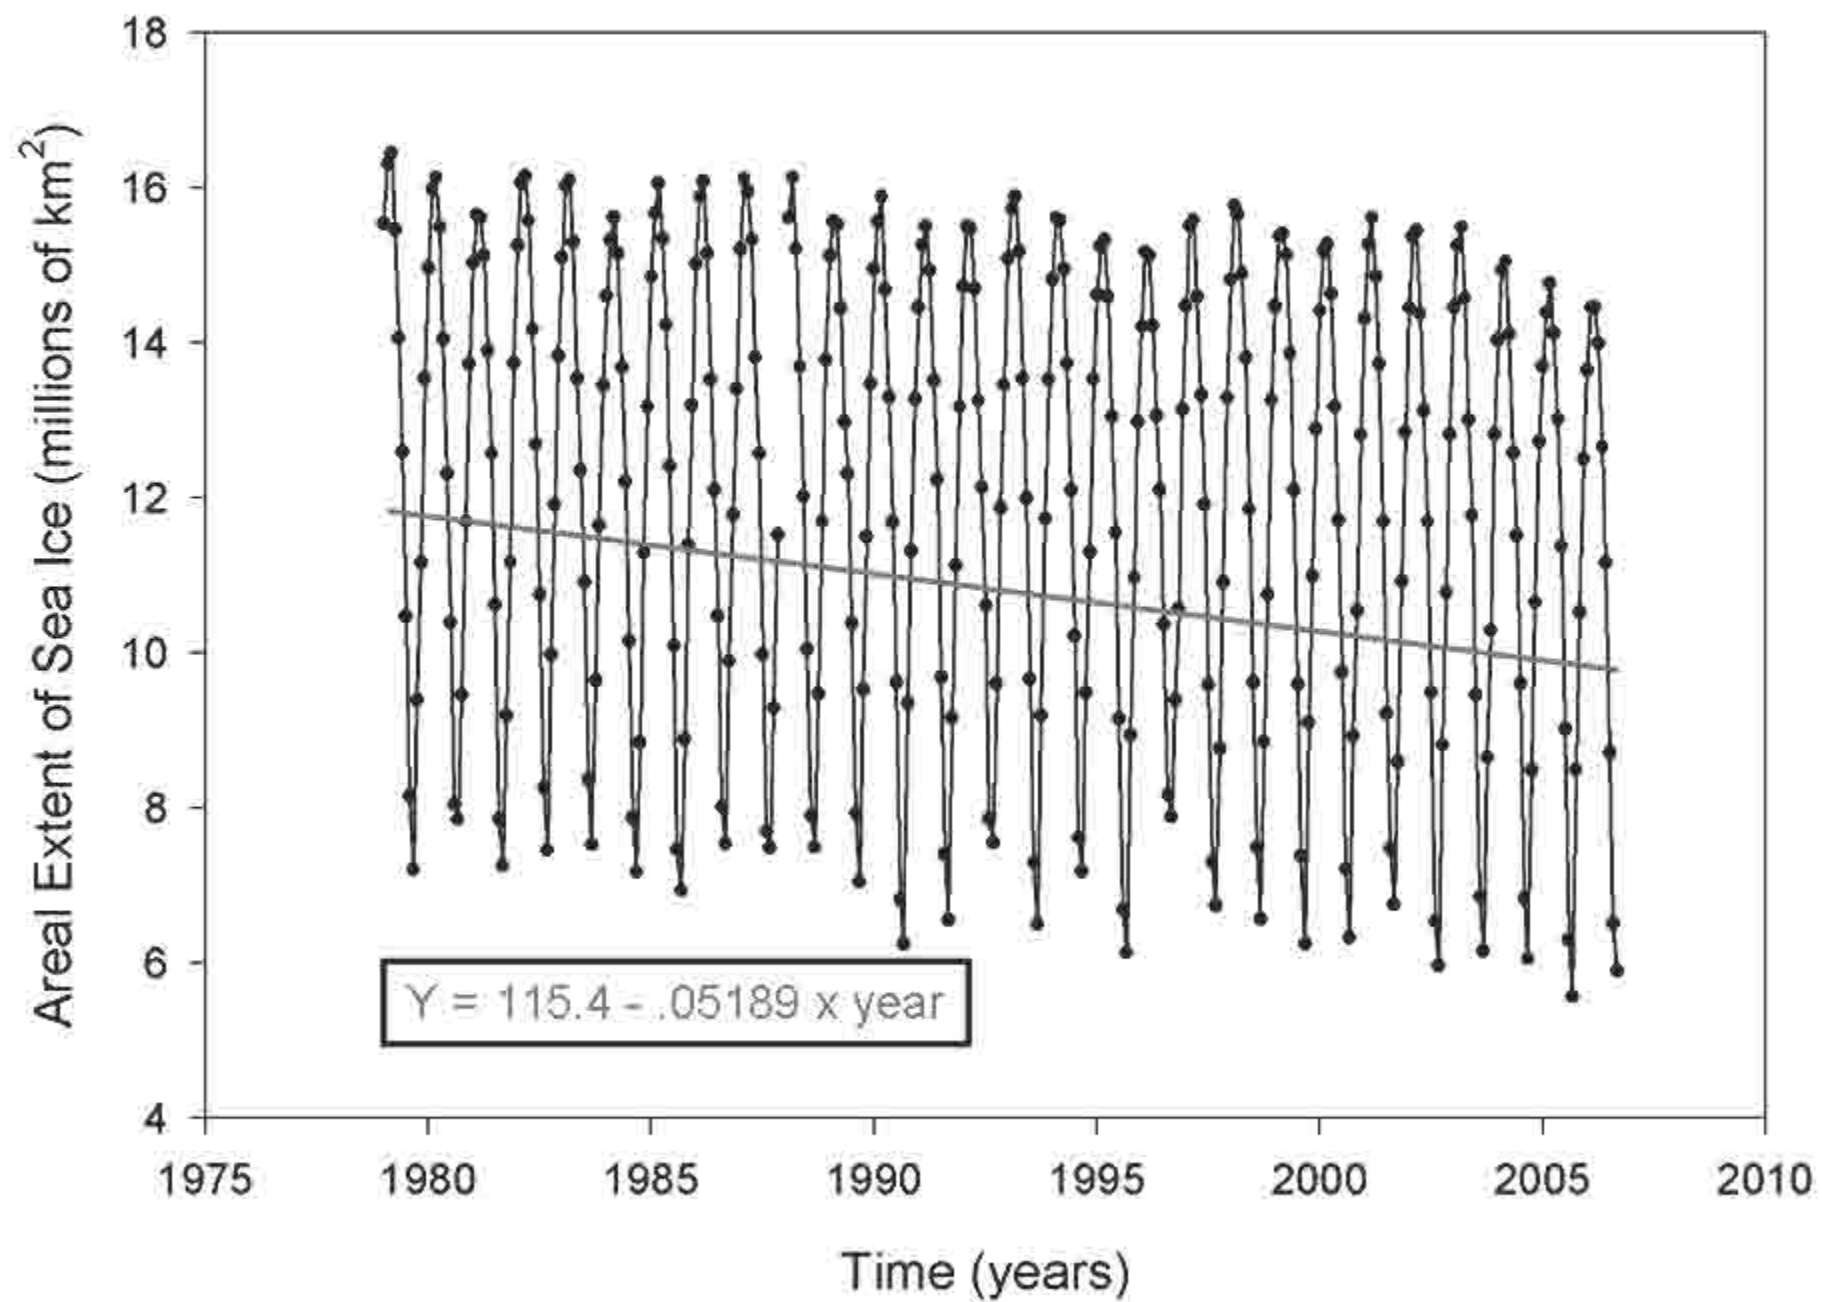

Norma Bixler

Mauna Loa Observatory

Carbon Dioxide at Mauna Loa vs. Time

Buoy #46001

Gulf of Alaska

Sea-surface Temperature, Kodiak, Alaska

Hurricane Floyd – September 1999

Frequency of Hurricanes vs Time

Arctic Sea Ice Extent - 2006

Areal Extent of Arctic Sea Ice

CONCLUSIONS

- Global warming has been occurring over the last 30-50 years.
- This warming may only be a short-term fluctuation.
- However, it could be a longer-term trend.
- Evidence is still inconclusive that the recent changes are anthropogenic.
- No “natural” causes for recent warming other than random climatic fluctuations have been confirmed.
- A new theory that galactic cosmic radiation modulated by solar activity affects low-level cloud cover and global warming should be explored.