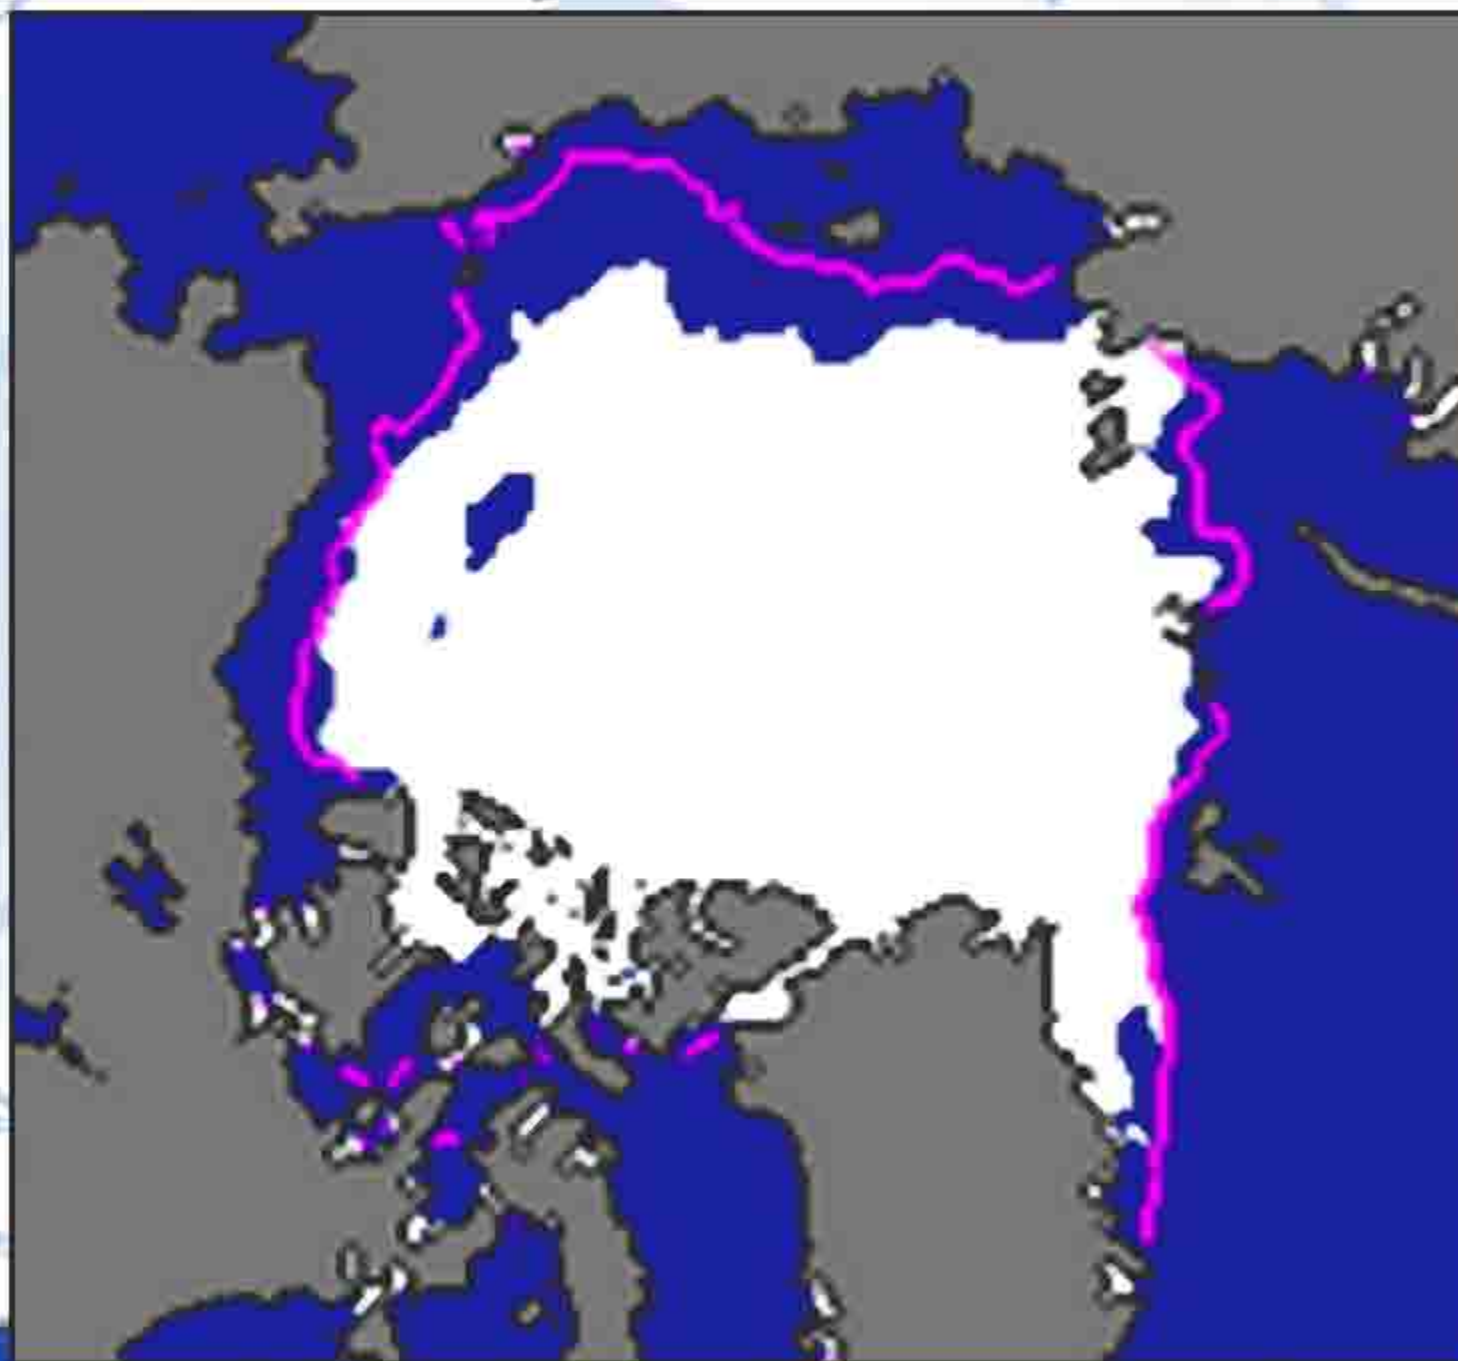

Norma Bixler

Mauna Loa Observatory

Carbon Dioxide at Mauna Loa vs. Time

Buoy #46001

Gulf of Alaska

Sea-surface Temperature, Kodiak, Alaska

Hurricane Floyd – September 1999

Frequency of Hurricanes vs Time

Arctic Sea Ice Extent - 2006

Areal Extent of Arctic Sea Ice

CONCLUSIONS

- Global warming has been occurring over the last 30-50 years.
- This warming may only be a short-term fluctuation.
- However, it could be a longer-term trend.
- Evidence is still inconclusive that the recent changes are anthropogenic.
- No “natural” causes for recent warming other than random climatic fluctuations have been confirmed.
- A new theory that galactic cosmic radiation modulated by solar activity affects low-level cloud cover and global warming should be explored.