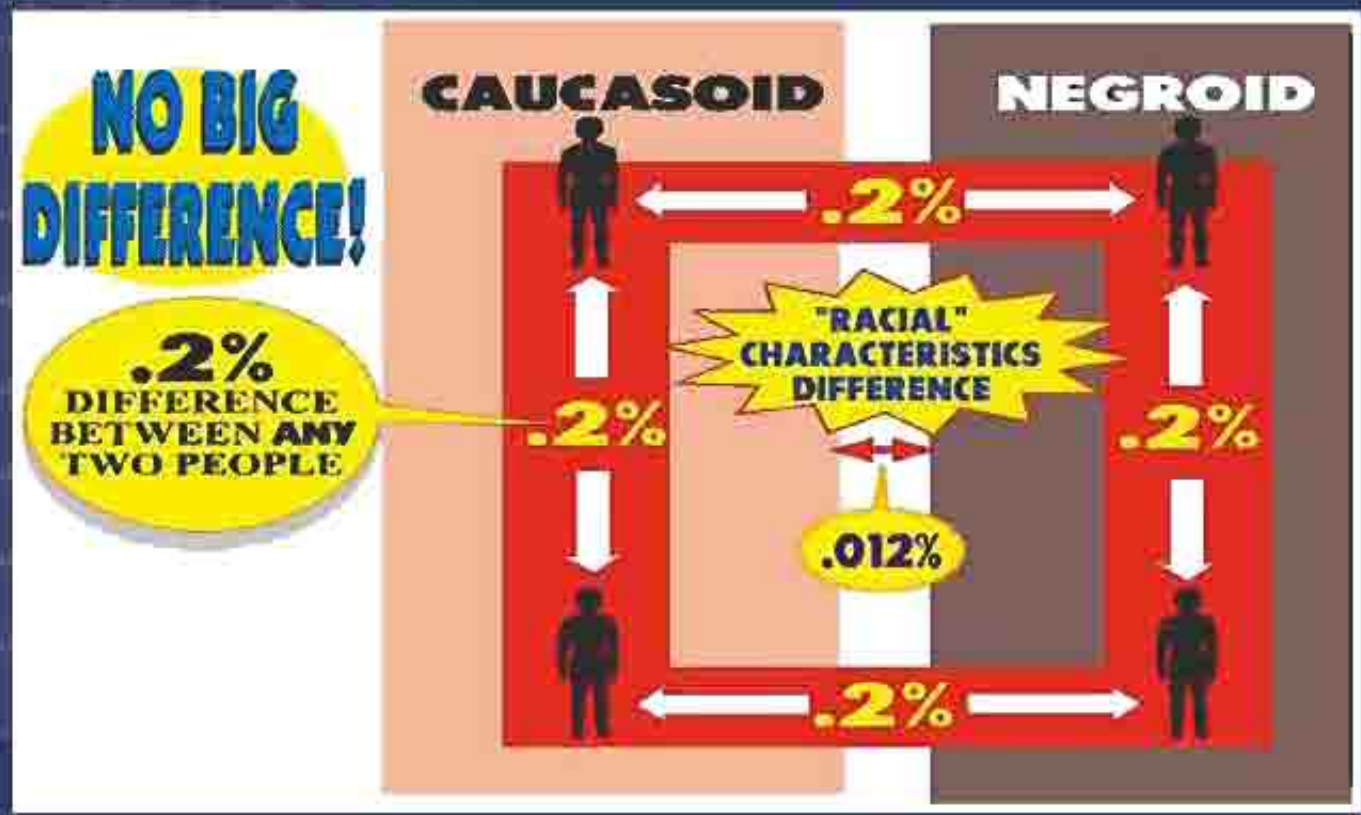

Beauty Is  
Skin  
Deep

Skin Color

©1999 Answers in Genesis

Artist: Dan Lietha

[www.AnswersinGenesis.org](http://www.AnswersinGenesis.org)

# What Color Was Adam & Eve's Skin?

Beauty Is  
Skin  
Deep  
Skin Color

Beauty Is  
Skin  
Deep  
Skin Color

ADAM & EVE HAD  
LOTS OF  
GENETIC VARIATION

AND COULD ACHIEVE  
A WIDE RANGE OF  
SKIN TONES IN  
ONE GENERATION!

Beauty Is  
Skin  
Deep  
Skin Color

Beauty Is  
Skin  
Deep

Skin Color

Acts 17:26

And He has made from one blood every nation of men to dwell on all the face of the earth, and has determined their preappointed times and the boundaries of their dwellings,