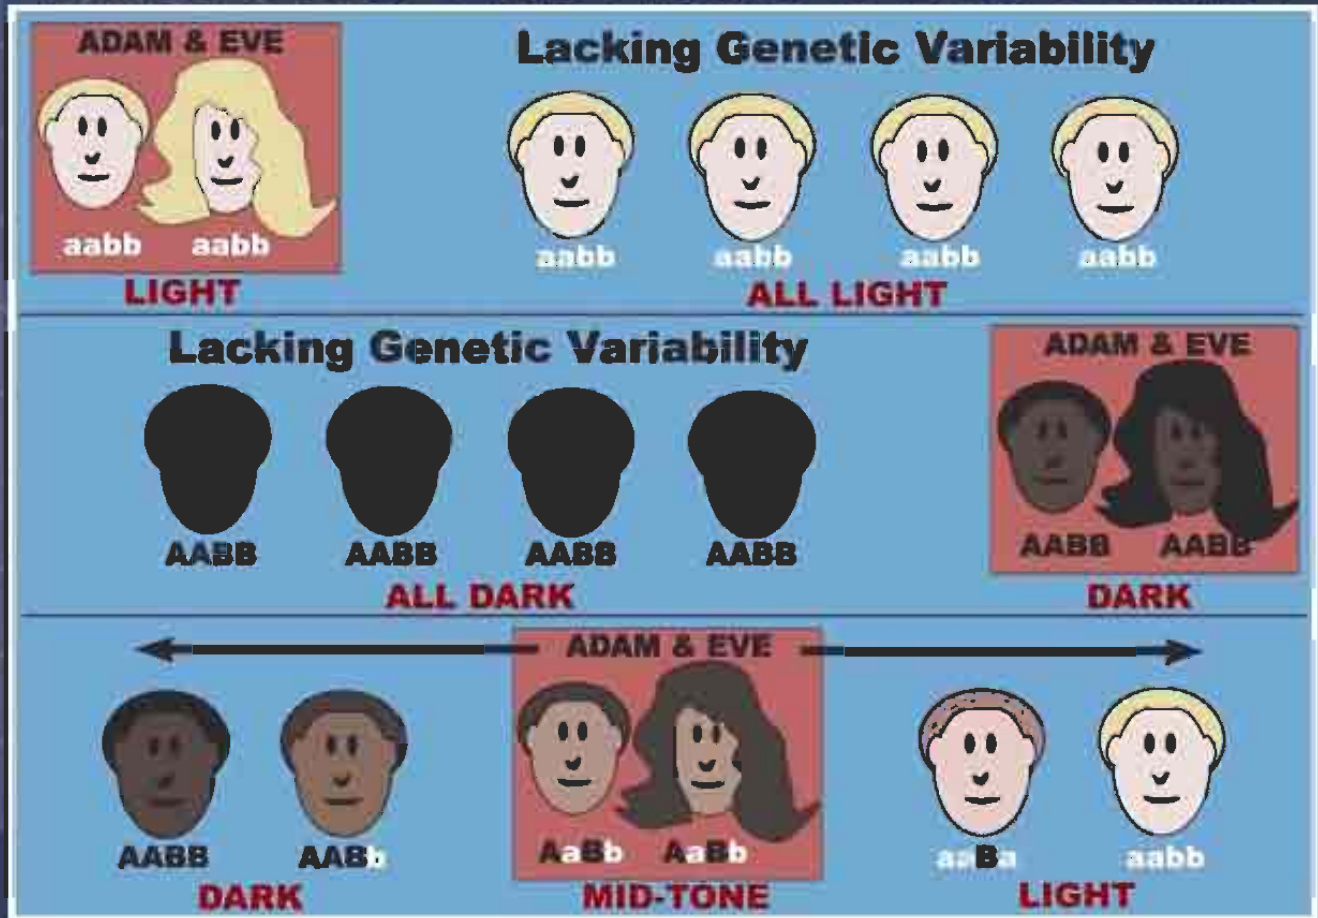

# Shades of Skin Color

- A** LOTS OF MELANIN
- B** LOTS OF MELANIN
- a** SMALL AMOUNT OF MELANIN
- b** SMALL AMOUNT OF MELANIN

**DARK**

**AABB**

**MIDDLE BROWN**

**AaBb**

**LIGHT**

**aabb**

Beauty Is  
Skin  
Deep

Skin Color

©1999 Answers in Genesis

Artist: Dan Lietha

[www.AnswersinGenesis.org](http://www.AnswersinGenesis.org)

# What Color Was Adam & Eve's Skin?

Beauty Is  
Skin  
Deep  
Skin Color

Beauty Is  
Skin  
Deep  
Skin Color

ADAM & EVE HAD  
LOTS OF  
GENETIC VARIATION

AND COULD ACHIEVE  
A WIDE RANGE OF  
SKIN TONES IN  
ONE GENERATION!

Beauty Is  
Skin  
Deep  
Skin Color

Beauty Is  
Skin  
Deep

Skin Color

Acts 17:26

And He has made from one blood every nation of men to dwell on all the face of the earth, and has determined their preappointed times and the boundaries of their dwellings,